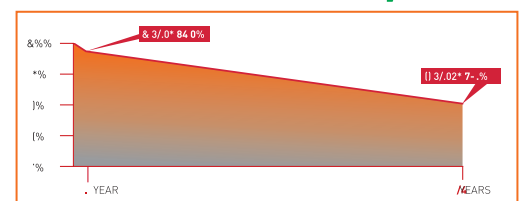

Performance Warranty

** Refer to IB Solar Warranty Document For Terms & Conditions

CAUTION: READ SAFETY AND INSTALLATION MANUAL BEFORE USING THE PRODUCT.

Specifications included in this datasheet are subject to change without notice. Electrical data without guarantee. Please confirm your exact requirement with the company representative while placing your order.