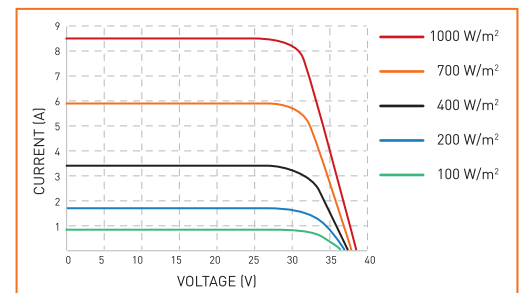

Seeker Series, 36 Cell Modules

Electrical Data¹ All data refers to STC (AM 1.5, 1000 W/m², 25°C)

Peak Power P_{max} (Wp)	40	50	60	75	100	125	150
Maximum Voltage V_{mpp} (V)	18.46	18.31	18.54	17.91	17.85	18.0	18.23
Maximum Current I_{mpp} (A)	2.19	2.75	3.25	4.23	5.75	6.95	8.23
Open Circuit Voltage V_{oc} (V)	22.50	22.25	22.58	22.12	22.29	22.0	22.59
Short Circuit Current I_{sc} (A)	2.38	3.03	3.45	4.52	6.01	7.22	8.73
Module Efficiency (%)	12.53	12.71	13.57	14.62	14.69	14.70	15.13

¹ STC: 1000 W/m² irradiance, 25°C cell temperature, AM1.5g spectrum according to EN 60904-3.
Average relative efficiency reduction of 5% at 200 W/m² according to EN 60904-1.

Mechanical Data

Length	487	595	665	775	1025	1279	1495
Width	665	665	665	665	665	665	665
Height	35	35	35	35	35	35	35
Weight	4.5	5.2	6	7.6	8.9	11.2	12.5
Junction Box	1P65, 2 By Pass Diodes						
Application Class	Class A [Safety Class II]						
Superstrate	3.2mm High Transmission Low Iron Tempered Glass						
Cells	36 Cells, 4BB/5BB Cells ,Poly | Mono						
Cell Encapsulant	EVA						
Back Sheet	PET						
Frame	Anodized Al Alloy Type 6063						
Mechanical Load Test	5400 PA						

Temperature Coefficients (Tc)² permissible operating conditions

Tc of Open Circuit Voltage (β)	-0.31%/C
Tc of Short Circuit Current (α)	0.0402%/C
Tc of Power (γ)	-0.426%/C
Maximum System Voltage	1000V
NOCT	45C ± 2C
Temperature Range	-40C TO +85C

² NOCT irradiance 800 W/m², ambient temperature 20°C, wind speed 1 m/sec

Typical I-V Curves

Warranty and Certifications

Product Warranty**	10 years
Performance Warranty**	Linear power warranty for 25 years with 2.5% for 1st year degradation and 0.67% from year 2 to year 25
Approvals and Certificates	IEC 61215, IEC 61730 Part 1 & 2 IEC 61701, IEC 62804